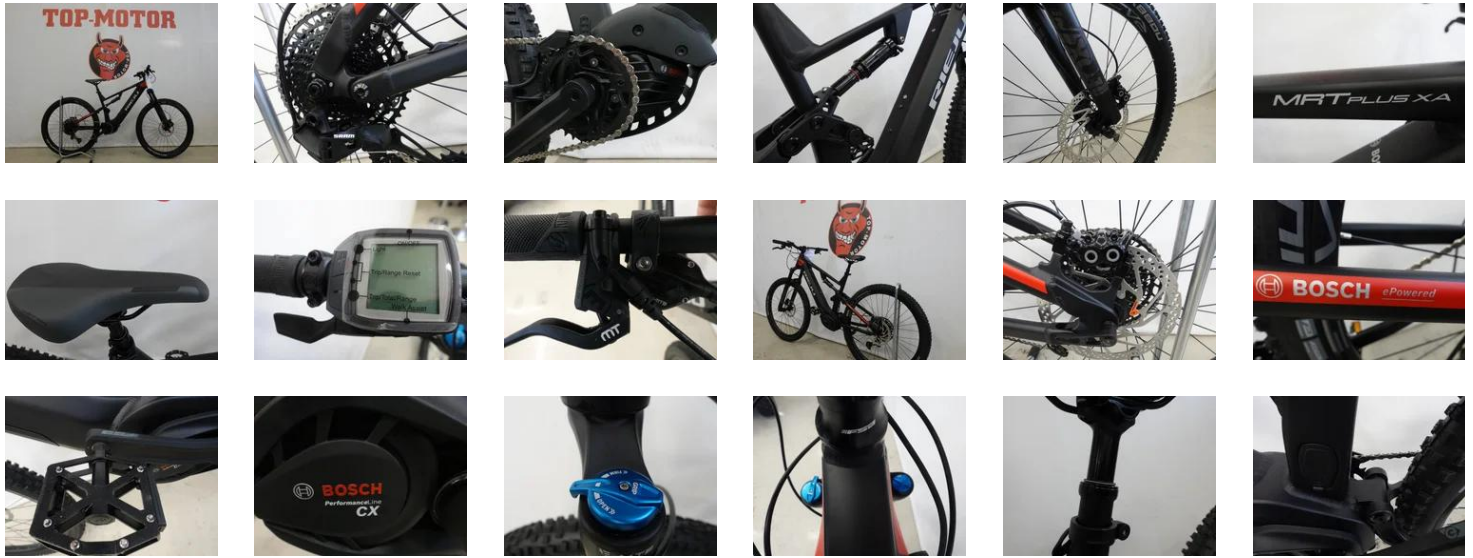

Rieju E-Bike FULL Suspension Plus Alloy 625kwh, Undriven vehicle

For sale, 5 995 €, 2024, Undriven, Warranty: 24 mm, Black, Electric bicycle electric vehicles

Technical information : Engine **electric**, Drive type **Chain**

Notes :

Rieju 625kwh Bosch Täysjousto

Fork

Fox 36 Float Rhythm - 29 - 170 - Kabolt 15x110 - 3pos lever

Shock

Rock Shox - RS MONARCH R 200X57 SOLOAIR MM TUNE C4Pedals

AAM PED-03 FREE N S

Cranks FSA E-Bike Diecast Crankset - ISIS / 165mm / Die cast aluminum

Cassette CS PG1210 EAGLE 11-50T

Chain KMC X12S Silver - 126 links

Shifter lever Sram Sx Eagle 12s SL

Engine Bosch - NEW! Drive Unit Performance Line CX Cruise (25 km/h)

Battery Bosch - Powertube 625

Display Bosch - Purion Anthracite